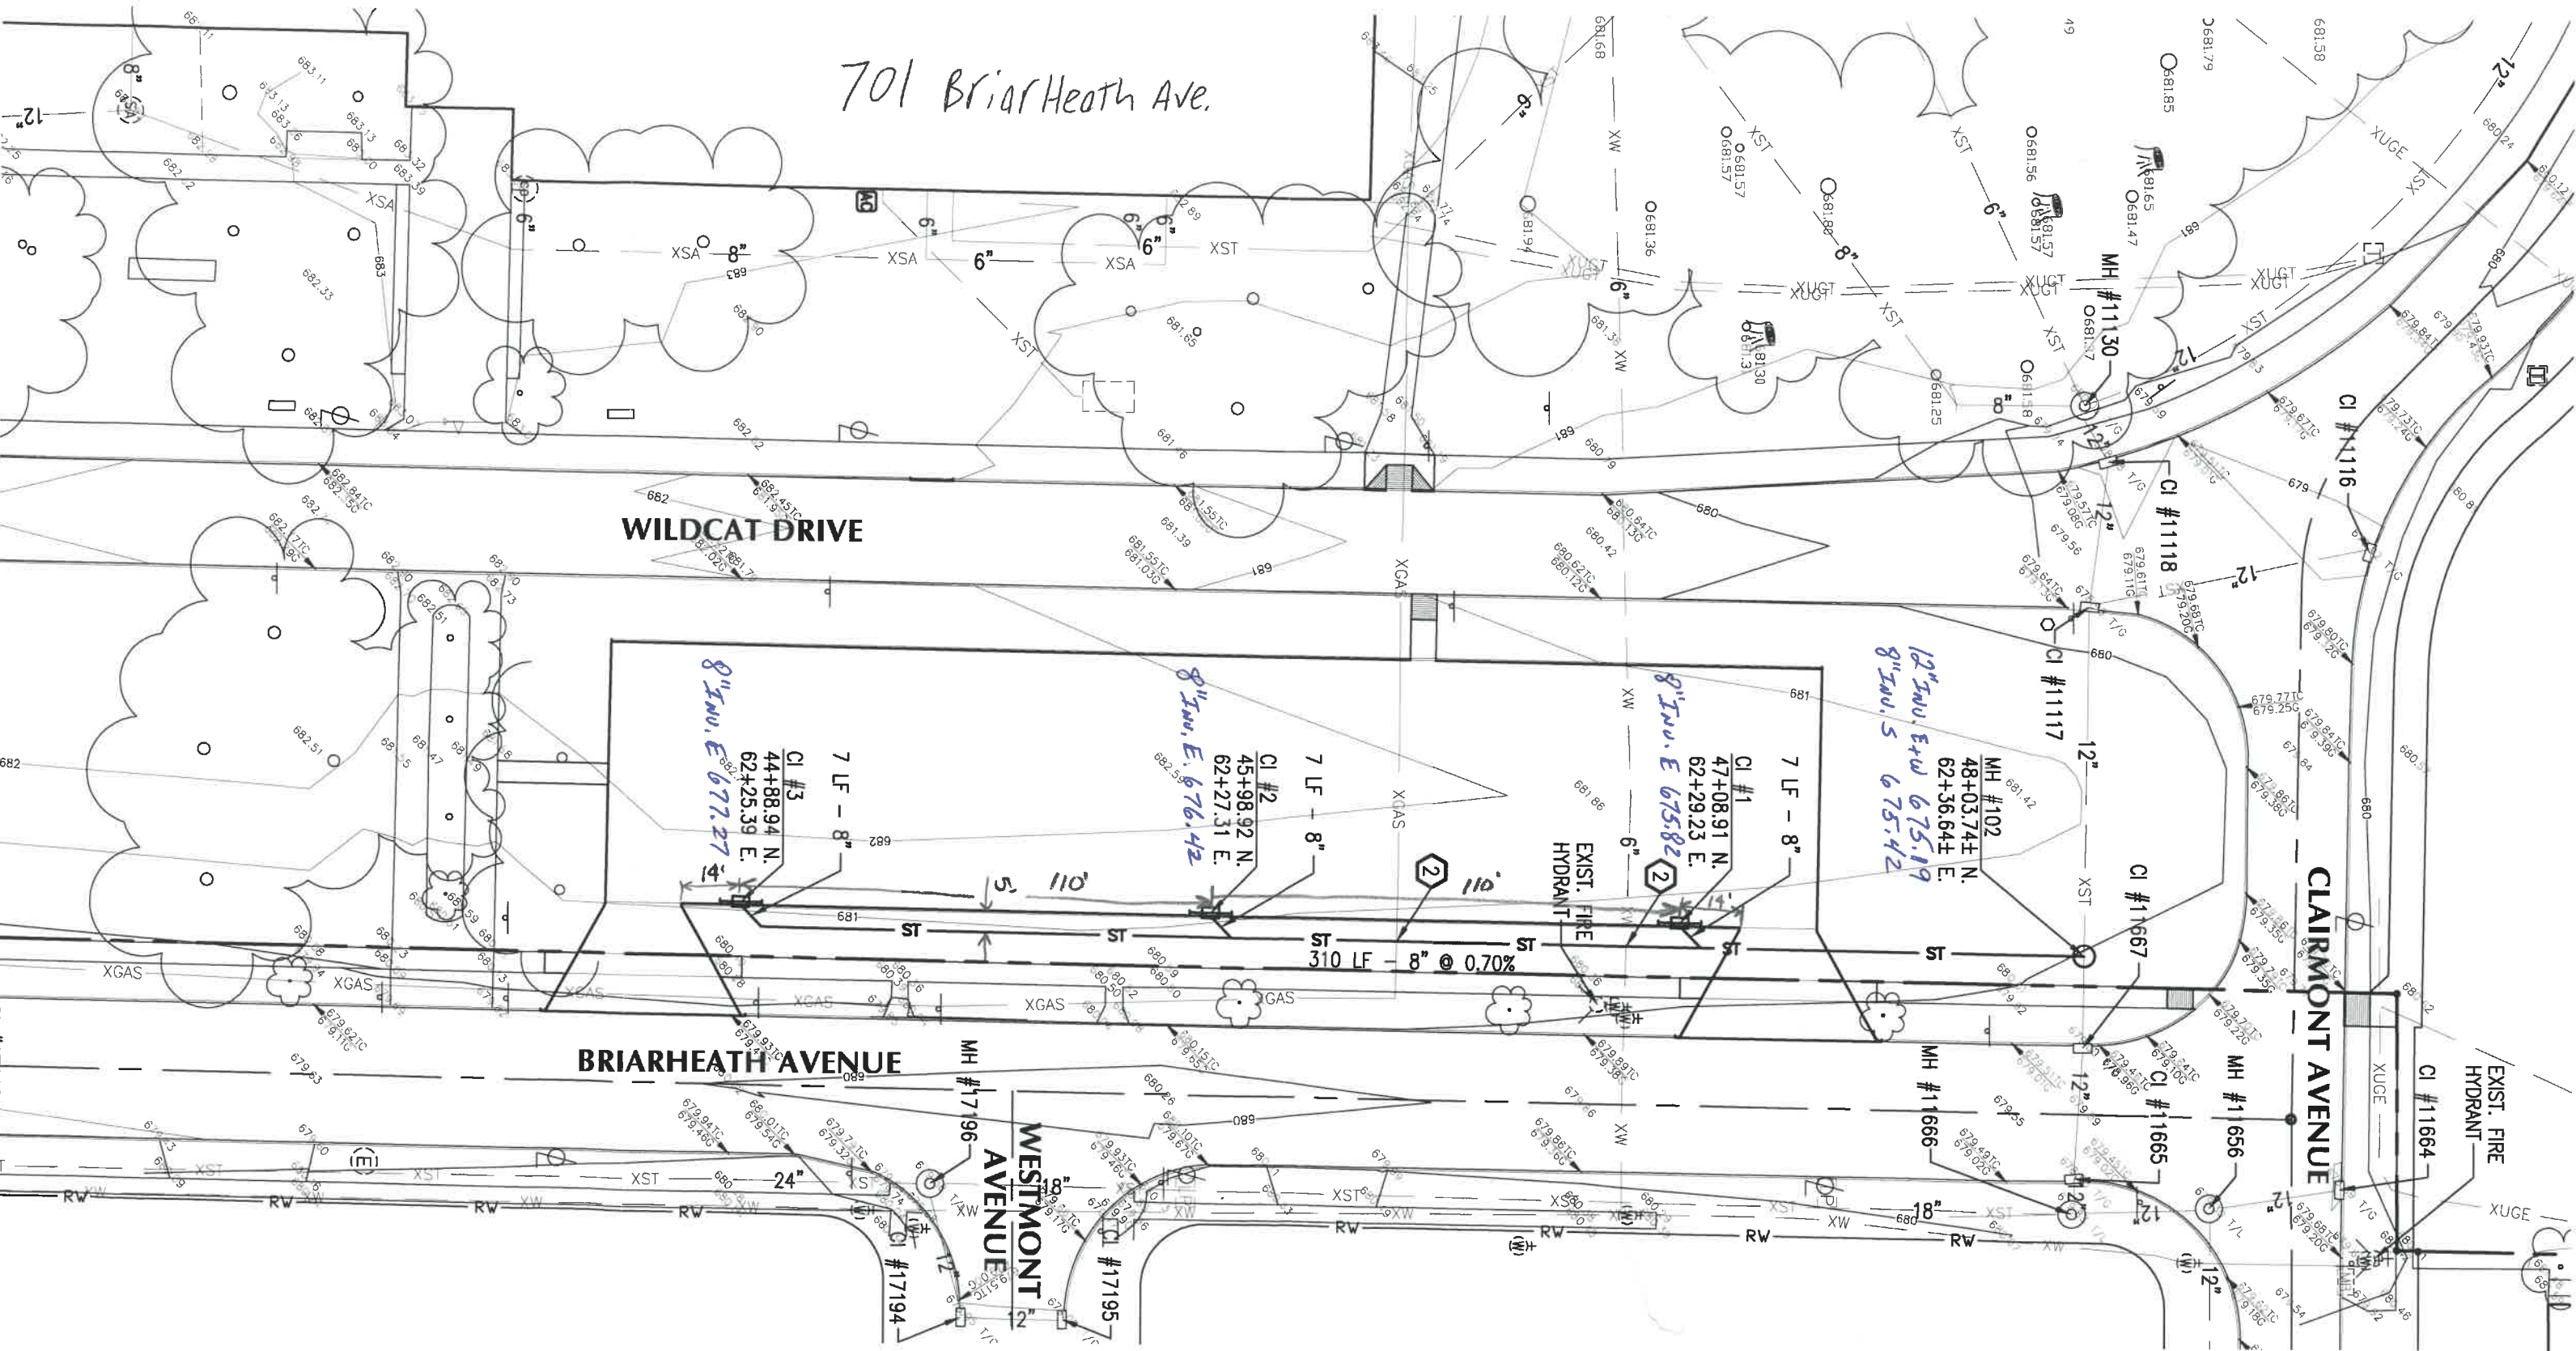

701 BriarHeath Ave.

INTERIOR DESIGN • 701-1/2 WEST FIRST STREET • DEFIANCE • OHIO • 43512 • PHONE

© 201
 THE CON
 TO BE S
 INDIVIDU
 OTHER E
 THE INT
 FOR USE
 OR REP
 AND ADP
 SPECIFIC
 USERS :